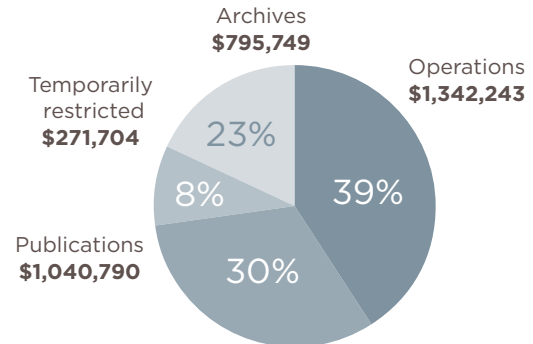

FINANCIALS

FUNDING FOR OPERATIONS

Distributions from investments	$133,746	38%
Grants income	$86,689	25%
Donations (for operations)	$63,335	18%
Membership fees	$35,161	10%
Temporarily restricted	$24,575	7%
Other sources	$8,848	2%
TOTAL	$352,354	100%

INVESTED FUND BALANCES

Market value as of December 31, 2022

Ole Edvart Rølvaag Memorial Fund	$1,143,412
Other Operations	$198,831
Blegen Bjork Publications Fund	$999,520
Other Publications	$41,270
Fosholt Hydle Archives Fund	$310,455
Nathan and Denise Lindgren Endowed Fund for the NAHA Archives	$54,689
Archives Fellowship Fund	$22,815
Other Archives	$407,790
Sigvald Quale Norwegian Society Fund	$271,704
TOTAL	$3,450,486

SUMMARY OF EXPENSES

Salaries and benefits	$193,498	55%
Administrative, programs, supplies	$72,616	21%
Publications	$34,690	10%
Development initiatives	$32,475	9%
Contract labor	$19,075	5%
TOTAL	$352,354	100%

DESIGNATION OF ENDOWED FUNDS