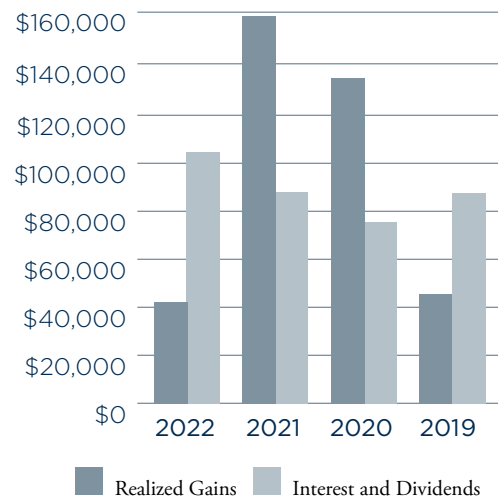

INVESTMENT INCOME

Full financials are available upon request.
Contact naha@stolaf.edu or call 507-786-3221.