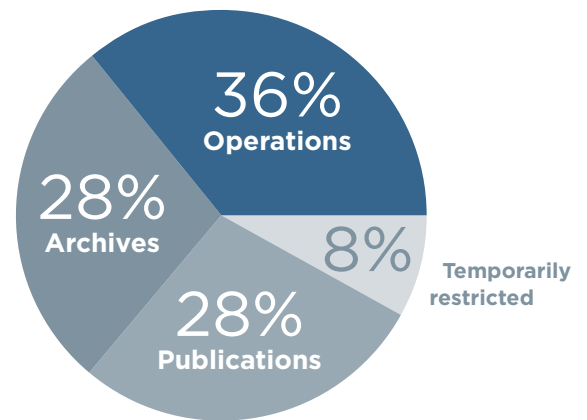

FINANCIALS

FUNDING FOR OPERATIONS

Distribution from investments	$139,442	50%
Donations (for operations)	$51,030	20%
Membership fees	$39,276	14%
Operations reserves	$43,004	14%
Other sources	$6,745	2%
TOTAL	$279,497	100%

SUMMARY OF EXPENSES

Salaries and benefits	$160,092	58%
Administrative, programs, supplies	$68,679	24%
Contract labor	$28,341	10%
Publications	$22,385	8%
TOTAL	$279,497	100%

INVESTED FUND BALANCES

Market value as of December 31, 2023

Ole Edvart Rølvaag Memorial Fund	$1,242,616
Other Operations	$216,081
Blegen Bjork Publications Fund	$1,086,240
Other Publications	$44,851
Fosholt Hydle Archives Fund	$337,390
David A. and Barbara A. Holt Endowed Fund for the NAHA Archives	$111,983
Nathan and Denise Lindgren Endowed Fund for the NAHA Archives	$59,277
Archives Fellowship Fund	$46,788
Other Archives	$577,074
Sigvald Quale Norwegian Society Fund	$295,278
TOTAL	$4,017,578

DESIGNATION OF ENDOWED FUNDS