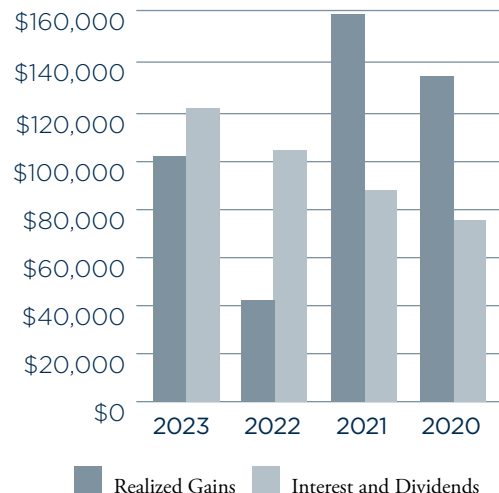

INVESTMENT INCOME